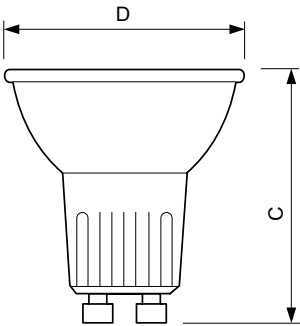

Application

- Magasins, hôtels et restaurants

Essential MV MR16 Alu

Versions

GU10

Schéma dimensionnel

Product	D (max)	C (max)
ESS MR16 Alu 50W GU10 230V 36D 1CT	51 mm	51 mm